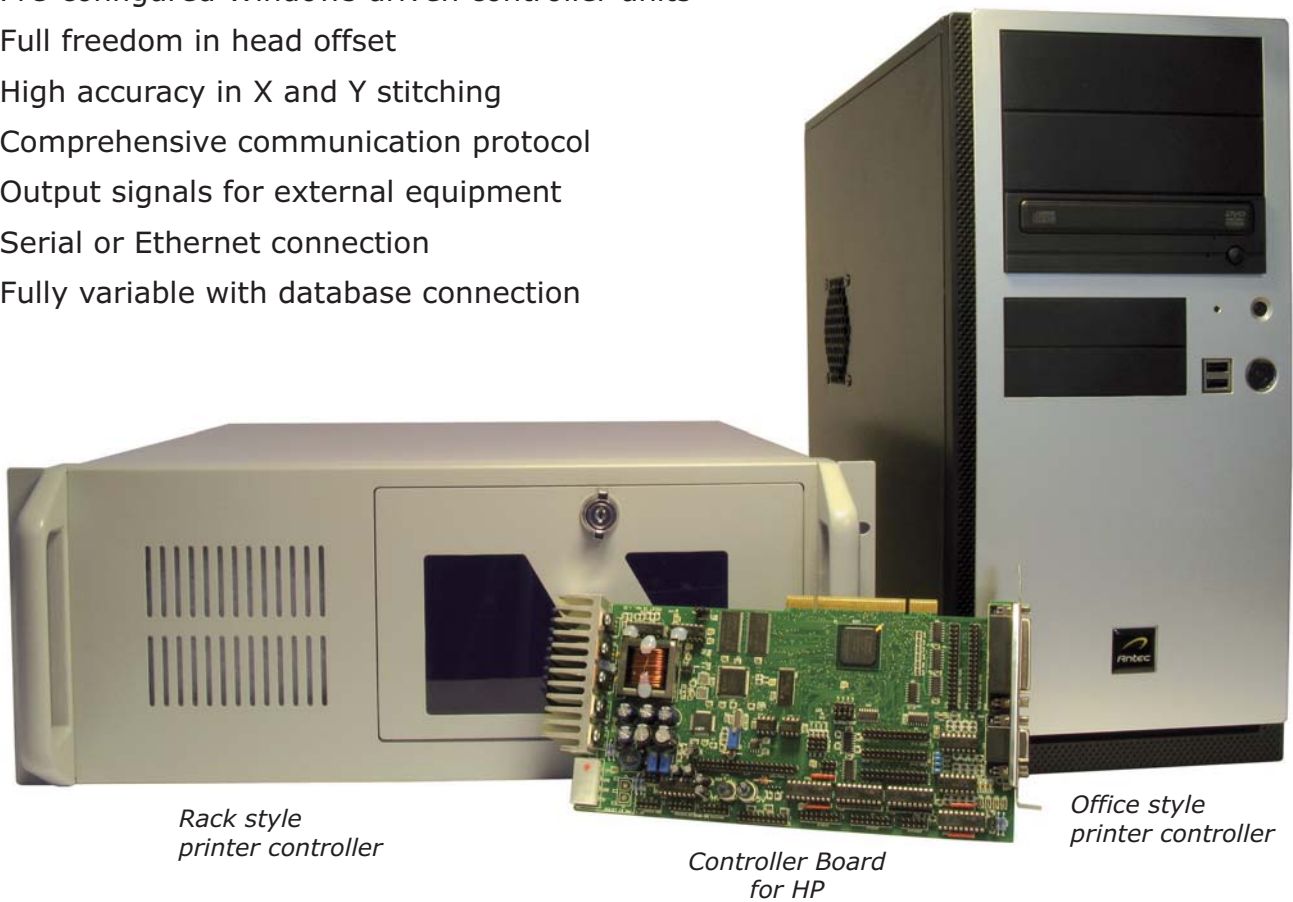

# HP Controller OPC / RPC

OPC / RPC

## HSAjet CB Controllers:

- HP TIJ 2.5 technology
- OPC up to 4" - RPC up to 8" print height
- Based upon propriotor controller boards
- Pre-configured Windows driven controller units
- Full freedom in head offset
- High accuracy in X and Y stitching
- Comprehensive communication protocol
- Output signals for external equipment
- Serial or Ethernet connection
- Fully variable with database connection

## Key features - Controller Board:

- Up to 4 stalls per CB
- Text, counter, date/time, logo
- Unlimited number of text-fields
- Text length up to 255 characters
- Logo printing
- Counter and date printing
- Unlimited numbers of barcode prints
- Form printing
- Multiple fonts
- Mail / database function